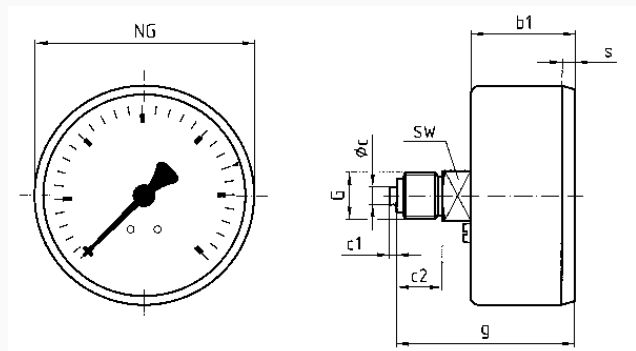

Dial
 NG 40
 Plastic, white
 D211
 black

Scale
 D211

Pointer
 NG 40
 Plastic, black

Housing
 Sheet steel, black

push on bezel
 NG 40

window
 NG 40
 Plastic, clipped in

Options

- Panel mounting bezel
- 3-hole fixing, panel mounting bezel
- throttle screw
- Reference pointer
- special scales
- other process connections

Technical Drawings

NG 40/50/63 – centre back connection

Dimensions (mm)

NG	b1	∅c	c1	c2	g	G	s	SW
40	25	4	2	10	41,5	G ¹ / ₈ B	3	12
50	26	5	2	13	47	G ¹ / ₄ B	3,8	14
63	29,4	5	2	13	50,4	G ¹ / ₄ B	3,7	14

Versions