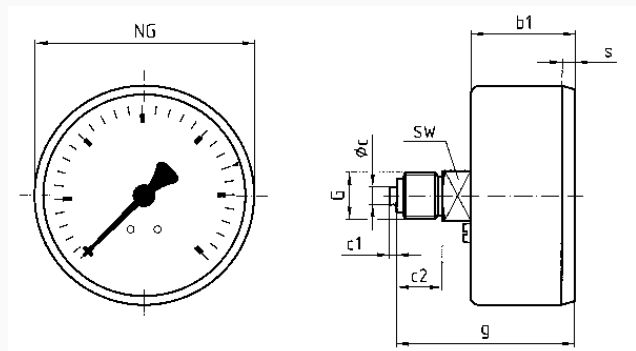

Dial
 NG 40
 Plastic, white
 D211
 black

Scale
 D211

Pointer
 NG 40
 Plastic, black

Housing
 Sheet steel, black

push on bezel
 NG 40

window
 NG 40
 Plastic, clipped in

Options

- Panel mounting bezel
- 3-hole fixing, panel mounting bezel
- throttle screw
- Reference pointer
- special scales
- other process connections

Technical Drawings

NG 40/50/63 – centre back connection

Dimensions (mm)

NG	b1	Øc	c1	c2	g	G	s	SW
40	25	4	2	10	41,5	G ¹ / ₈ B	3	12
50	26	5	2	13	47	G ¹ / ₄ B	3,8	14
63	29,4	5	2	13	50,4	G ¹ / ₄ B	3,7	14

Versions