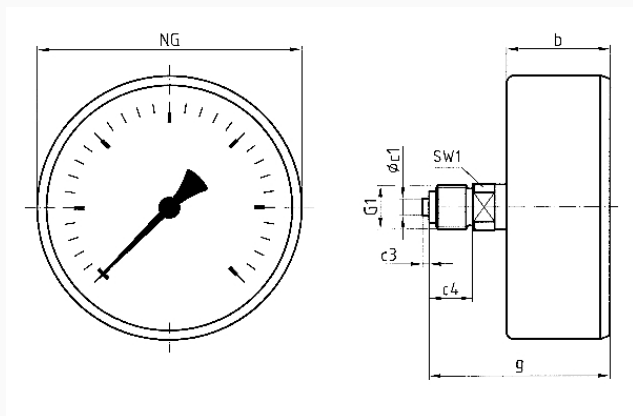

Scale

D211

push on bezel

NG 100

Pointer

NG 100

Plastic, black

window

NG 100

Plastic, clipped in, with adjustable red reference pointer

Housing

Sheet steel, black

Options

- Panel mounting bezel
- 3-hole fixing, panel mounting bezel
- throttle screw
- Reference pointer
- special scales
- other process connections

Technical Drawings

NG 80/100 – centre back connection

Dimensions (mm)

NG	b	∅c1	c3	c4	g	G1	SW1
80	31	6	2	13	54	G ¹ / ₄ B	14
100	29,5	6	2	13	52,5	G ¹ / ₄ B	14

Versions

Range	Mounting type	Type	Part number
-1/+5 bar	direct	RF100 D211	85205211