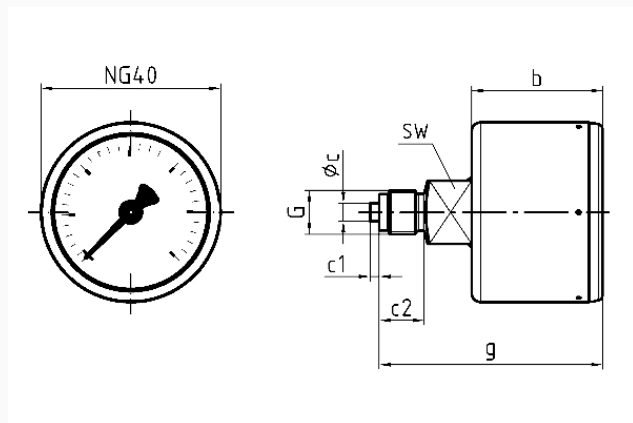

#### Dial

Aluminium, white  
Scaling: black

**Pointer**

Aluminium, black

**window**

Plastic, clipped in

**Housing**

Stainless steel 304

**Options**

- 3-hole fixing, panel mounting bezel
- special scales
- other process connections
- oil- and grease-free version

**Technical Drawings**

**NG 40 – centre back connection G $\frac{1}{8}$**

**Dimensions (mm)**