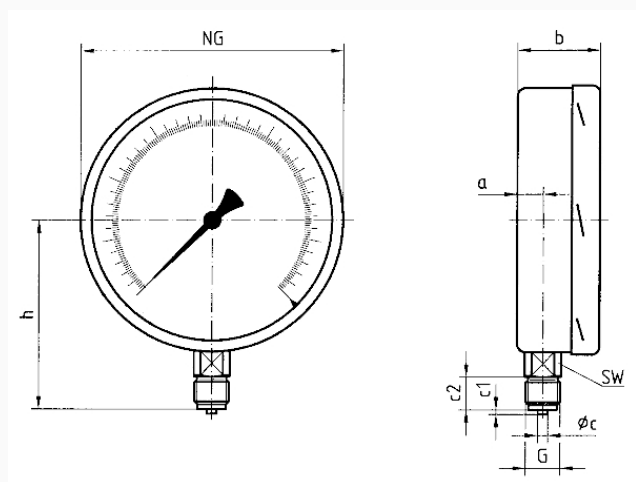

Technical Specifications

Type
D4

Nominal size
160

accuracy class (EN 837-1/6)
0.6

ranges
see ordering table

Calibration medium
≤ 40 bar
Air

application area
static load: Full scale value
dynamic load: 0.9 x full scale value

Dial

Aluminium, white
Scaling: black
NG 160

Pointer

knife edge pointer
Aluminium, black

Housing

Stainless steel 304

bayonet bezel

Stainless steel 304

window

Plastic (PMMA)

Options

- factory test certificates
- Glycerine filling (type D 8) > 2.5 bar
- wetted parts stainless steel (type D 4x2)
- laminated safety glass window
- back flange
- 3-hole fixing, panel mounting bezel
- throttle screw
- special scales
- other process connections

Technical Drawings

Bottom connection

Dimensions (mm)

NG	a	b	Øc	c1	c2	G	h	SW
160	17,5	50	6	3	20	G½B	116	22
250	16	57	6	3	20	G½B	165	22

Versions

Range	Mounting type	Type	Part number
-1/+0.6 bar	direct	RF160F D401	85702401