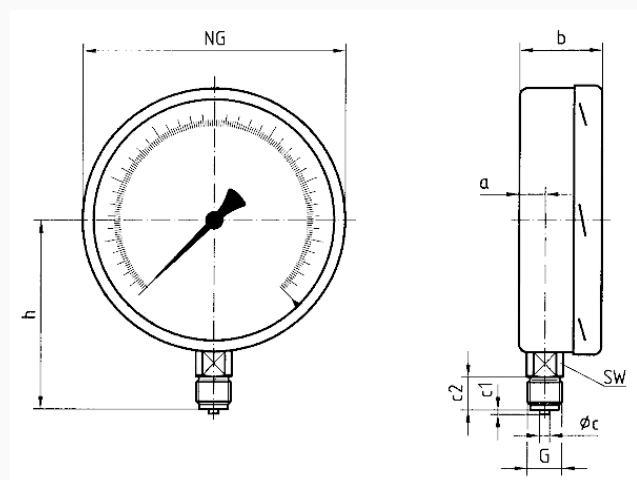

Technical Specifications

Type
D4

Nominal size
160

accuracy class (EN 837-1/6)
0.6

ranges
see ordering table

Calibration medium
≤ 40 bar
Air

application area
static load: Full scale value
dynamic load: 0.9 x full scale value

Degree of protection

IP 54 (EN 60529)

Connection

Brass, bottom

Measuring element

Bourdon tube
≤ 60 bar: "C" type tube, Copper alloy
> 60 bar: helical tube, stainless steel 316 Ti/316 L

movement

Brass/nickel silver, jewel bearing

Dial

 Aluminium, white
 Scaling: black
 NG 160

Pointer

 knife edge pointer
 Aluminium, black

Housing

Stainless steel 304

bayonet bezel

Stainless steel 304

Technical Drawings
Bottom connection

Dimensions (mm)

NG	a	b	Øc	c1	c2	G	h	SW
160	17,5	50	6	3	20	G½B	116	22
250	16	57	6	3	20	G½B	165	22

Versions

Range	Mounting type	Type	Part number
-1/+1.5 bar	direct	RF160F D401	85703401