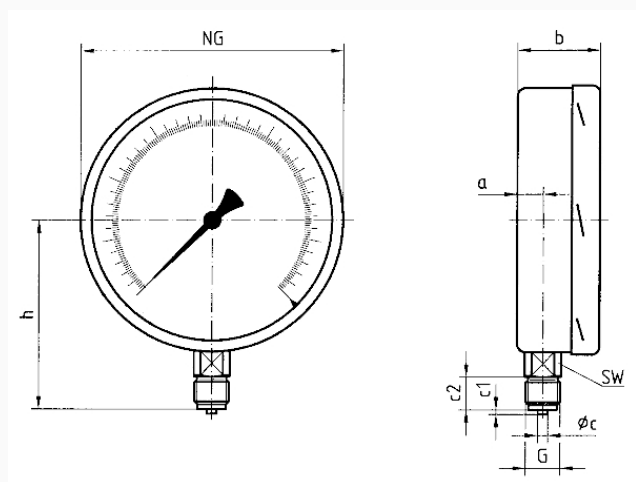

Technical Specifications

Type
D4

Nominal size
160

accuracy class (EN 837-1/6)
0.6

ranges
see ordering table

Calibration medium
≤ 40 bar
Air

application area
static load: Full scale value
dynamic load: 0.9 x full scale value

Dial

Aluminium, white
Scaling: black
NG 160

Pointer

knife edge pointer
Aluminium, black

Housing

Stainless steel 304

bayonet bezel

Stainless steel 304

window

Plastic (PMMA)

Options

- factory test certificates
- Glycerine filling (type D 8) > 2.5 bar
- wetted parts stainless steel (type D 4x2)
- laminated safety glass window
- back flange
- 3-hole fixing, panel mounting bezel
- throttle screw
- special scales
- other process connections

Technical Drawings

Bottom connection

Dimensions (mm)

NG	a	b	∅c	c1	c2	G	h	SW
160	17,5	50	6	3	20	G½B	116	22
250	16	57	6	3	20	G½B	165	22

Versions

Range	Mounting type	Type	Part number
-1/+5 bar	direct	RF160F D401	85705401