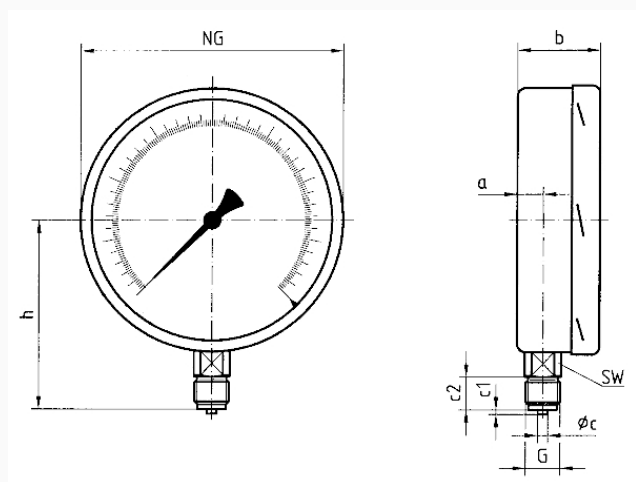

Technical Specifications

Type
D4

Nominal size
160

accuracy class (EN 837-1/6)
0.6

ranges
see ordering table

Calibration medium
≤ 40 bar
Air

application area
static load: Full scale value
dynamic load: 0.9 x full scale value

Dial

Aluminium, white
Scaling: black
NG 160

Pointer

knife edge pointer
Aluminium, black

Housing

Stainless steel 304

bayonet bezel

Stainless steel 304

window

Plastic (PMMA)

Options

- factory test certificates
- Glycerine filling (type D 8) > 2.5 bar
- wetted parts stainless steel (type D 4x2)
- laminated safety glass window
- back flange
- 3-hole fixing, panel mounting bezel
- throttle screw
- special scales
- other process connections

Technical Drawings

Bottom connection

Dimensions (mm)

NG	a	b	∅c	c1	c2	G	h	SW
160	17,5	50	6	3	20	G½B	116	22
250	16	57	6	3	20	G½B	165	22

Versions

Range	Mounting type	Type		Part number
-1/+9 bar	direct	RF160F D401	<input type="radio"/>	85706401