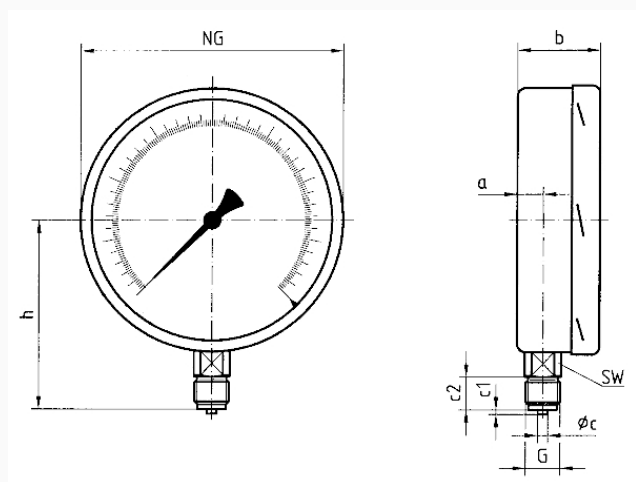

Technical Specifications

Type
D4

Nominal size
160

accuracy class (EN 837-1/6)
0.6

ranges
see ordering table

Calibration medium
≤ 40 bar
Air

application area
static load: Full scale value
dynamic load: 0.9 x full scale value

Dial

Aluminium, white
Scaling: black
NG 160

Pointer

knife edge pointer
Aluminium, black

Housing

Stainless steel 304

bayonet bezel

Stainless steel 304

window

Plastic (PMMA)

Options

- factory test certificates
- Glycerine filling (type D 8) > 2.5 bar
- wetted parts stainless steel (type D 4x2)
- laminated safety glass window
- back flange
- 3-hole fixing, panel mounting bezel
- throttle screw
- special scales
- other process connections

Technical Drawings

Bottom connection

Dimensions (mm)

NG	a	b	∅c	c1	c2	G	h	SW
160	17,5	50	6	3	20	G½B	116	22
250	16	57	6	3	20	G½B	165	22

Versions

Range	Mounting type	Type	Part number
-1/+15 bar	direct	RF160F D401	85707401