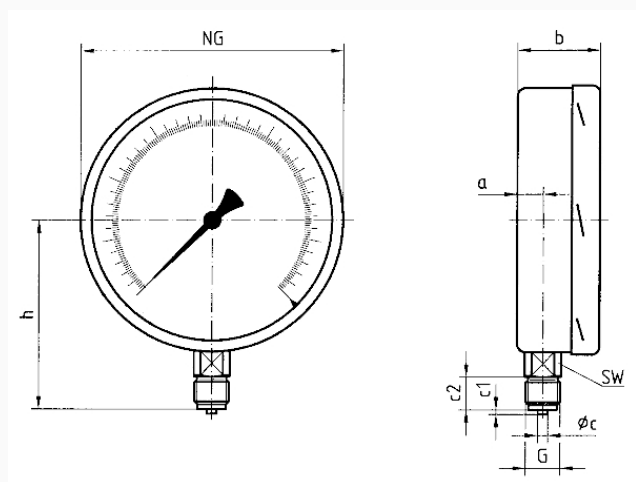

Technical Specifications

Type
D4

Nominal size
160

accuracy class (EN 837-1/6)
0.6

ranges
see ordering table

Calibration medium
≤ 40 bar
Air

application area
static load: Full scale value
dynamic load: 0.9 x full scale value

Dial

Aluminium, white
Scaling: black
NG 160

Pointer

knife edge pointer
Aluminium, black

Housing

Stainless steel 304

bayonet bezel

Stainless steel 304

window

Plastic (PMMA)

Options

- factory test certificates
- Glycerine filling (type D 8) > 2.5 bar
- wetted parts stainless steel (type D 4x2)
- laminated safety glass window
- back flange
- 3-hole fixing, panel mounting bezel
- throttle screw
- special scales
- other process connections

Technical Drawings

Bottom connection

Dimensions (mm)

NG	a	b	∅c	c1	c2	G	h	SW
160	17,5	50	6	3	20	G½B	116	22
250	16	57	6	3	20	G½B	165	22

Versions

Range	Mounting type	Type		Part number
0/1.6 bar	direct	RF160F D401	<input type="radio"/>	85711401