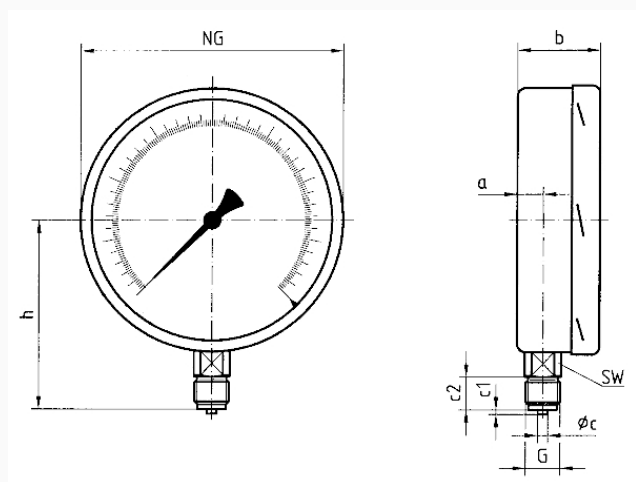

Technical Specifications

Type
D4

Nominal size
160

accuracy class (EN 837-1/6)
0.6

ranges
see ordering table

Calibration medium
≤ 40 bar
Air

application area
static load: Full scale value
dynamic load: 0.9 x full scale value

Dial

Aluminium, white
Scaling: black
NG 160

Pointer

knife edge pointer
Aluminium, black

Housing

Stainless steel 304

bayonet bezel

Stainless steel 304

window

Plastic (PMMA)

Options

- factory test certificates
- Glycerine filling (type D 8) > 2.5 bar
- wetted parts stainless steel (type D 4x2)
- laminated safety glass window
- back flange
- 3-hole fixing, panel mounting bezel
- throttle screw
- special scales
- other process connections

Technical Drawings

Bottom connection

Dimensions (mm)

NG	a	b	∅c	c1	c2	G	h	SW
160	17,5	50	6	3	20	G½B	116	22
250	16	57	6	3	20	G½B	165	22

Versions

Range	Mounting type	Type		Part number
0/6 bar	direct	RF160F D401	<input checked="" type="radio"/>	85714401