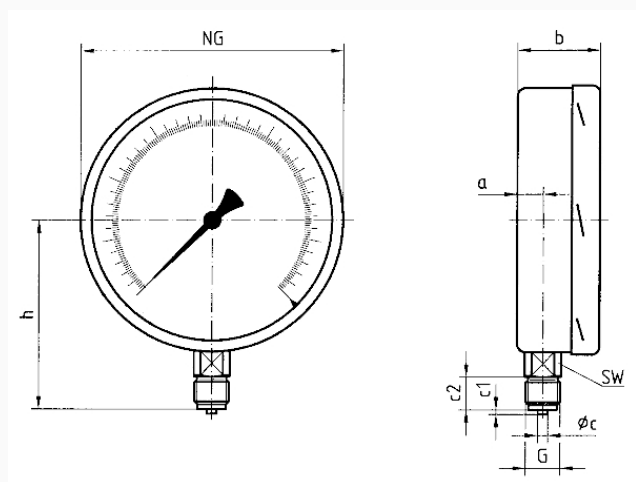

Technical Specifications

Type
D4

Nominal size
160

accuracy class (EN 837-1/6)
0.6

ranges
see ordering table

Calibration medium
≤ 40 bar
Air

application area
static load: Full scale value
dynamic load: 0.9 x full scale value

Dial

Aluminium, white
Scaling: black
NG 160

Pointer

knife edge pointer
Aluminium, black

Housing

Stainless steel 304

bayonet bezel

Stainless steel 304

window

Plastic (PMMA)

Options

- factory test certificates
- Glycerine filling (type D 8) > 2.5 bar
- wetted parts stainless steel (type D 4x2)
- laminated safety glass window
- back flange
- 3-hole fixing, panel mounting bezel
- throttle screw
- special scales
- other process connections

Technical Drawings

Bottom connection

Dimensions (mm)

NG	a	b	∅c	c1	c2	G	h	SW
160	17,5	50	6	3	20	G½B	116	22
250	16	57	6	3	20	G½B	165	22

Versions

Range	Mounting type	Type		Part number
0/10 bar	direct	RF160F D401	<input checked="" type="radio"/>	85715401