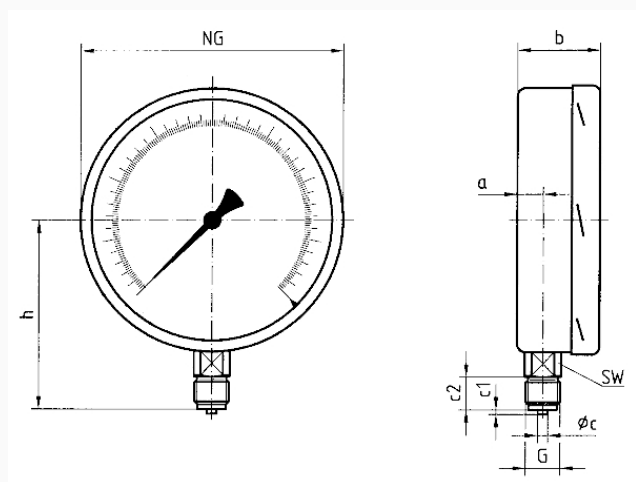

Technical Specifications

Type
D4

Nominal size
160

accuracy class (EN 837-1/6)
0.6

ranges
see ordering table

Calibration medium
≤ 40 bar
Air

application area
static load: Full scale value
dynamic load: 0.9 x full scale value

Dial

Aluminium, white
Scaling: black
NG 160

Pointer

knife edge pointer
Aluminium, black

Housing

Stainless steel 304

bayonet bezel

Stainless steel 304

window

Plastic (PMMA)

Options

- factory test certificates
- Glycerine filling (type D 8) > 2.5 bar
- wetted parts stainless steel (type D 4x2)
- laminated safety glass window
- back flange
- 3-hole fixing, panel mounting bezel
- throttle screw
- special scales
- other process connections

Technical Drawings

Bottom connection

Dimensions (mm)

NG	a	b	Øc	c1	c2	G	h	SW
160	17,5	50	6	3	20	G½B	116	22
250	16	57	6	3	20	G½B	165	22

Versions

Range	Mounting type	Type		Part number
0/16 bar	direct	RF160F D401	<input checked="" type="radio"/>	85716401