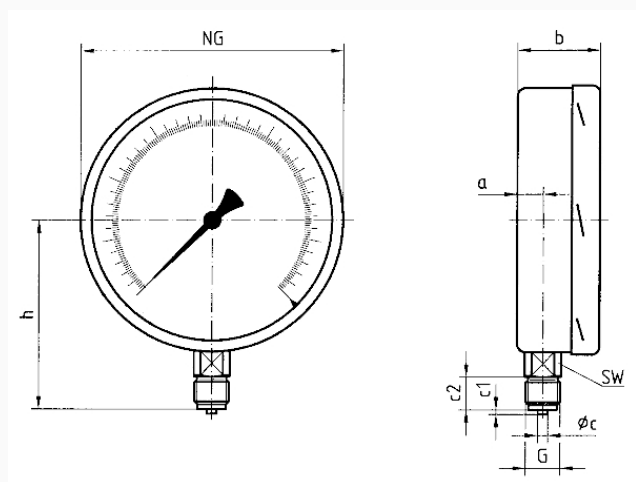

Technical Specifications

Type
D4

Nominal size
160

accuracy class (EN 837-1/6)
0.6

ranges
see ordering table

Calibration medium
≤ 40 bar
Air

application area
static load: Full scale value
dynamic load: 0.9 x full scale value

Dial

Aluminium, white
Scaling: black
NG 160

Pointer

knife edge pointer
Aluminium, black

Housing

Stainless steel 304

bayonet bezel

Stainless steel 304

window

Plastic (PMMA)

Options

- factory test certificates
- Glycerine filling (type D 8) > 2.5 bar
- wetted parts stainless steel (type D 4x2)
- laminated safety glass window
- back flange
- 3-hole fixing, panel mounting bezel
- throttle screw
- special scales
- other process connections

Technical Drawings

Bottom connection

Dimensions (mm)

NG	a	b	Øc	c1	c2	G	h	SW
160	17,5	50	6	3	20	G½B	116	22
250	16	57	6	3	20	G½B	165	22

Versions

Range	Mounting type	Type		Part number
0/25 bar	direct	RF160F D401	<input checked="" type="radio"/>	85717401