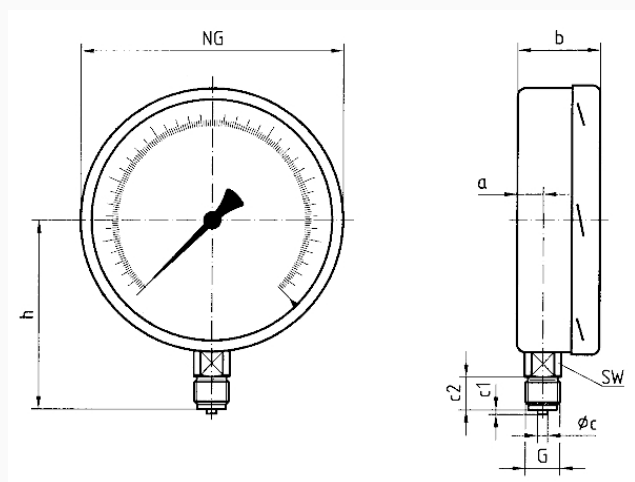

Technical Specifications

Type
D4

Nominal size
160

accuracy class (EN 837-1/6)
0.6

ranges
see ordering table

Calibration medium
≤ 40 bar
Air

application area
static load: Full scale value
dynamic load: 0.9 x full scale value

Degree of protection

IP 54 (EN 60529)

Connection

Brass, bottom

Measuring element

Bourdon tube
≤ 60 bar: "C" type tube, Copper alloy
> 60 bar: helical tube, stainless steel 316 Ti/316 L

movement

Brass/nickel silver, jewel bearing

Dial

 Aluminium, white
 Scaling: black
 NG 160

Pointer

 knife edge pointer
 Aluminium, black

Housing

Stainless steel 304

bayonet bezel

Stainless steel 304

Technical Drawings
Bottom connection

Dimensions (mm)

NG	a	b	Øc	c1	c2	G	h	SW
160	17,5	50	6	3	20	G½B	116	22
250	16	57	6	3	20	G½B	165	22

Versions

Range	Mounting type	Type	Part number
0/40 bar	direct	RF160F D401	85718401