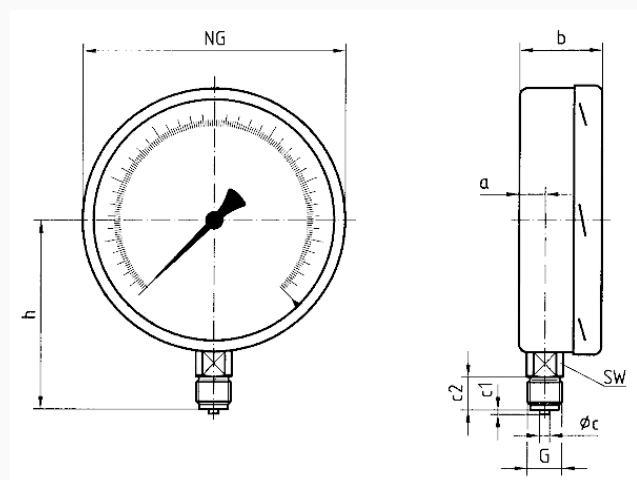

Technical Specifications

Type
D4

Nominal size
160

accuracy class (EN 837-1/6)
0.6

ranges
see ordering table

Calibration medium
> 40 bar
Water

application area
static load: Full scale value
dynamic load: 0.9 x full scale value

Dial

Aluminium, white
Scaling: black
NG 160

Pointer

knife edge pointer
Aluminium, black

Housing

Stainless steel 304

bayonet bezel

Stainless steel 304

window

Plastic (PMMA)

Options

- factory test certificates
- Glycerine filling (type D 8) > 2.5 bar
- wetted parts stainless steel (type D 4x2)
- laminated safety glass window
- back flange
- 3-hole fixing, panel mounting bezel
- throttle screw
- special scales
- other process connections

Technical Drawings

Bottom connection

Dimensions (mm)

NG	a	b	∅c	c1	c2	G	h	SW
160	17,5	50	6	3	20	G½B	116	22
250	16	57	6	3	20	G½B	165	22

Versions

Range	Mounting type	Type	Part number
0/60 bar	direct	RF160F D401	85719401