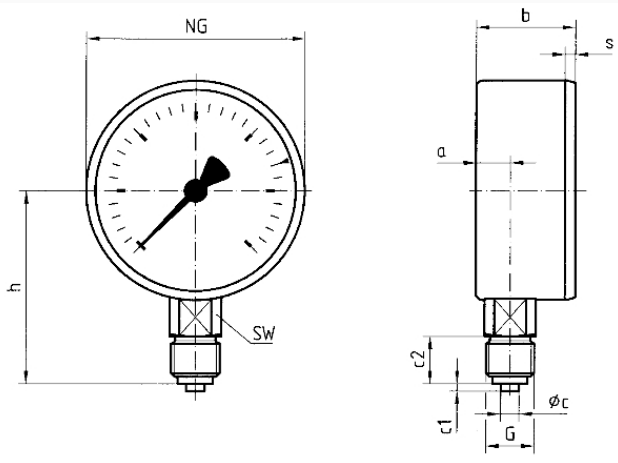

Brass

Dial

Aluminium, white
Scaling: black

Options

- wetted parts stainless steel
- wetted parts oil-free and grease-free
- Helium leak test
- throttle screw
- special scales
- other connection threads

Pointer

Aluminium, black

Housing

Stainless steel 304, with rear blow-out

window

Plastic, snapped in

Technical Drawings

Bottom connection

Dimensions (mm)

NG	a	b	øc	c1	c2	G	h	s	SW
40	8,2	23,5	4	2	10	G1/8B	36	3	12
50	10,5	29	5	2	13	G1/4B	46	3,8	14
63	11	29,5	5	2	13	G1/4B	53	3,7	14

Versions

Range	Mounting type	Type		Part number
-1/+0 bar	direct	RF50GT D302	<input type="radio"/>	85051302GT