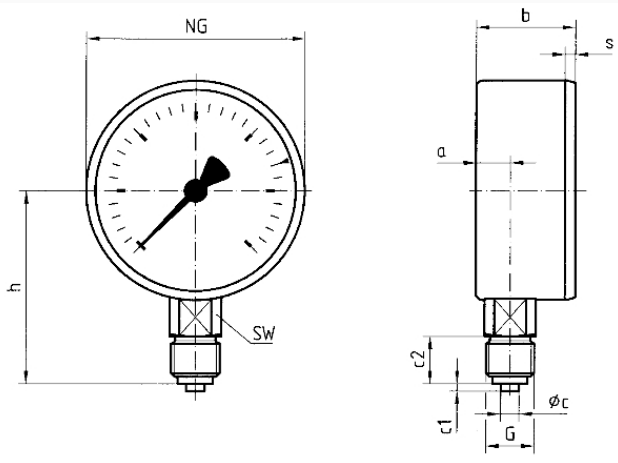

Brass

Dial

Aluminium, white
Scaling: black

Options

- wetted parts stainless steel
- wetted parts oil-free and grease-free
- Helium leak test
- throttle screw
- special scales
- other connection threads

Pointer

Aluminium, black

Housing

Stainless steel 304, with rear blow-out

window

Plastic, snapped in

Technical Drawings

Bottom connection

Dimensions (mm)

NG	a	b	øc	c1	c2	G	h	s	SW
40	8,2	23,5	4	2	10	G1/8B	36	3	12
50	10,5	29	5	2	13	G1/4B	46	3,8	14
63	11	29,5	5	2	13	G1/4B	53	3,7	14

Versions

Range	Mounting type	Type		Part number
0/6 bar	direct	RF50GT D302	<input type="radio"/>	85064302GT