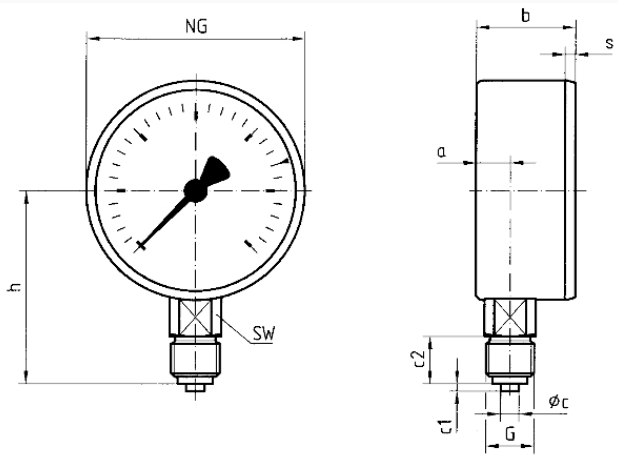

Brass

Dial

Aluminium, white
Scaling: black

Options

- wetted parts stainless steel
- wetted parts oil-free and grease-free
- Helium leak test
- throttle screw
- special scales
- other connection threads

Pointer

Aluminium, black

Housing

Stainless steel 304, with rear blow-out

window

Plastic, snapped in

Technical Drawings

Bottom connection

Dimensions (mm)

NG	a	b	øc	c1	c2	G	h	s	SW
40	8,2	23,5	4	2	10	G1/8B	36	3	12
50	10,5	29	5	2	13	G1/4B	46	3,8	14
63	11	29,5	5	2	13	G1/4B	53	3,7	14

Versions

Range	Mounting type	Type		Part number
-1/+1.5 bar	direct	RF63GT D302	<input type="radio"/>	85103302GT