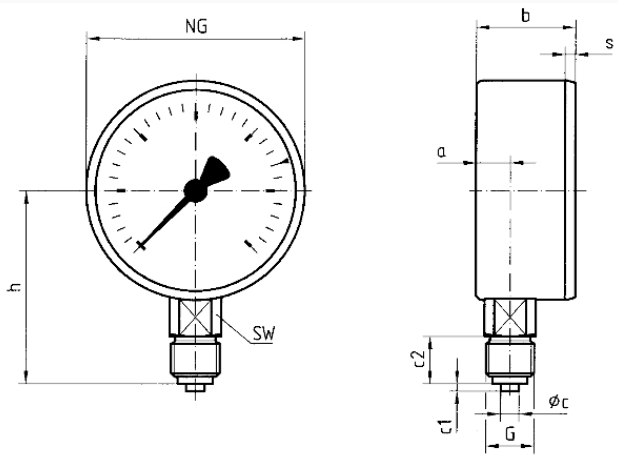

Brass

Dial

Aluminium, white
Scaling: black

Options

- wetted parts stainless steel
- wetted parts oil-free and grease-free
- Helium leak test
- throttle screw
- special scales
- other connection threads

Pointer

Aluminium, black

Housing

Stainless steel 304, with rear blow-out

window

Plastic, snapped in

Technical Drawings

Bottom connection

Dimensions (mm)

NG	a	b	øc	c1	c2	G	h	s	SW
40	8,2	23,5	4	2	10	G1/8B	36	3	12
50	10,5	29	5	2	13	G1/4B	46	3,8	14
63	11	29,5	5	2	13	G1/4B	53	3,7	14

Versions

Range	Mounting type	Type		Part number
-1/+15 bar	direct	RF63GT D302	●	85107302GT