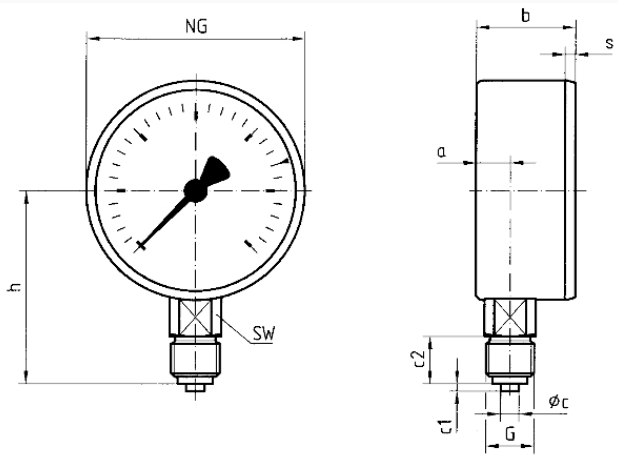

Brass

Dial

Aluminium, white
Scaling: black

Options

- wetted parts stainless steel
- wetted parts oil-free and grease-free
- Helium leak test
- throttle screw
- special scales
- other connection threads

Pointer

Aluminium, black

Housing

Stainless steel 304, with rear blow-out

window

Plastic, snapped in

Technical Drawings

Bottom connection

Dimensions (mm)

NG	a	b	øc	c1	c2	G	h	s	SW
40	8,2	23,5	4	2	10	G1/8B	36	3	12
50	10,5	29	5	2	13	G1/4B	46	3,8	14
63	11	29,5	5	2	13	G1/4B	53	3,7	14

Versions

Range	Mounting type	Type		Part number
0/0.6 bar	direct	RF63GT D302	<input type="radio"/>	85109302GT