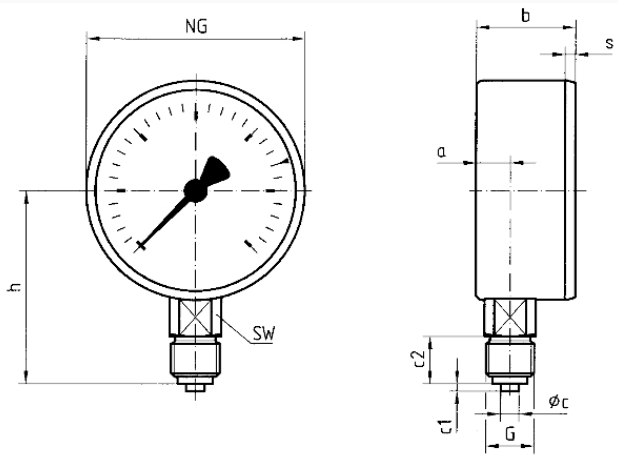

Brass

Dial

Aluminium, white
Scaling: black

Options

- wetted parts stainless steel
- wetted parts oil-free and grease-free
- Helium leak test
- throttle screw
- special scales
- other connection threads

Pointer

Aluminium, black

Housing

Stainless steel 304, with rear blow-out

window

Plastic, snapped in

Technical Drawings

Bottom connection

Dimensions (mm)

NG	a	b	øc	c1	c2	G	h	s	SW
40	8,2	23,5	4	2	10	G1/8B	36	3	12
50	10,5	29	5	2	13	G1/4B	46	3,8	14
63	11	29,5	5	2	13	G1/4B	53	3,7	14

Versions

Range	Mounting type	Type		Part number
0/1 bar	direct	RF63GT D302	<input type="radio"/>	85110302GT