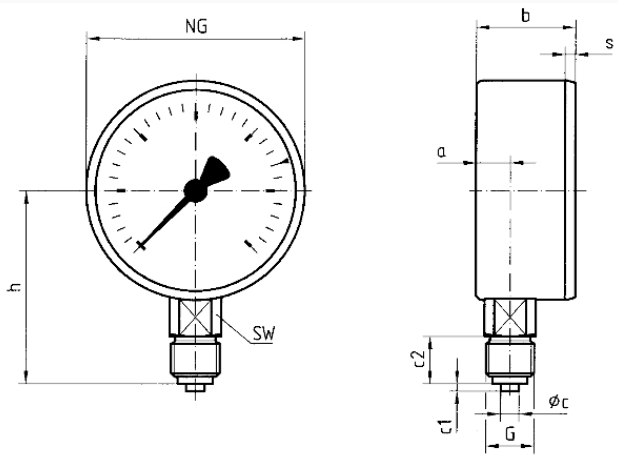

Brass

Dial

Aluminium, white
Scaling: black

Options

- wetted parts stainless steel
- wetted parts oil-free and grease-free
- Helium leak test
- throttle screw
- special scales
- other connection threads

Pointer

Aluminium, black

Housing

Stainless steel 304, with rear blow-out

window

Plastic, snapped in

Technical Drawings

Bottom connection

Dimensions (mm)

NG	a	b	øc	c1	c2	G	h	s	SW
40	8,2	23,5	4	2	10	G1/8B	36	3	12
50	10,5	29	5	2	13	G1/4B	46	3,8	14
63	11	29,5	5	2	13	G1/4B	53	3,7	14

Versions

Range	Mounting type	Type		Part number
0/6 bar	direct	RF63GT D302	<input type="radio"/>	85114302GT