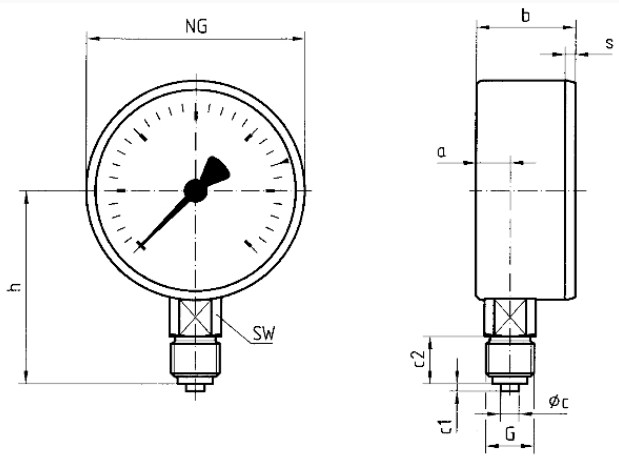

Brass

Dial

Aluminium, white
Scaling: black

Options

- wetted parts stainless steel
- wetted parts oil-free and grease-free
- Helium leak test
- throttle screw
- special scales
- other connection threads

Pointer

Aluminium, black

Housing

Stainless steel 304, with rear blow-out

window

Plastic, snapped in

Technical Drawings

Bottom connection

Dimensions (mm)

NG	a	b	øc	c1	c2	G	h	s	SW
40	8,2	23,5	4	2	10	G1/8B	36	3	12
50	10,5	29	5	2	13	G1/4B	46	3,8	14
63	11	29,5	5	2	13	G1/4B	53	3,7	14

Versions

Range	Mounting type	Type		Part number
0/10 bar	direct	RF63GT D302	<input type="radio"/>	85115302GT