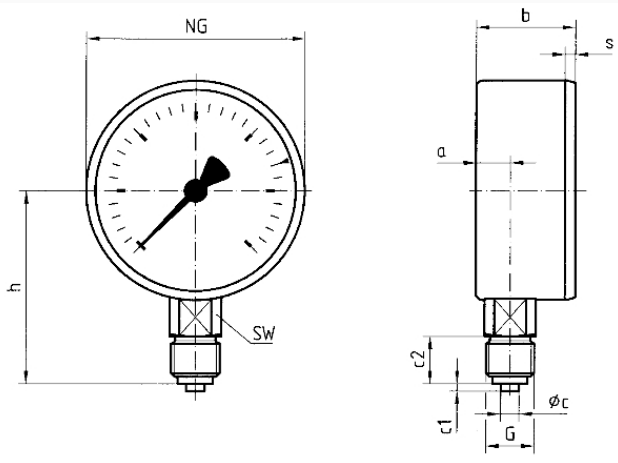

Brass

Dial

Aluminium, white
Scaling: black

Options

- wetted parts stainless steel
- wetted parts oil-free and grease-free
- Helium leak test
- throttle screw
- special scales
- other connection threads

Pointer

Aluminium, black

Housing

Stainless steel 304, with rear blow-out

window

Plastic, snapped in

Technical Drawings

Bottom connection

Dimensions (mm)

NG	a	b	øc	c1	c2	G	h	s	SW
40	8,2	23,5	4	2	10	G1/8B	36	3	12
50	10,5	29	5	2	13	G1/4B	46	3,8	14
63	11	29,5	5	2	13	G1/4B	53	3,7	14

Versions

Range	Mounting type	Type		Part number
0/60 bar	direct	RF63GT D302	●	85119302GT