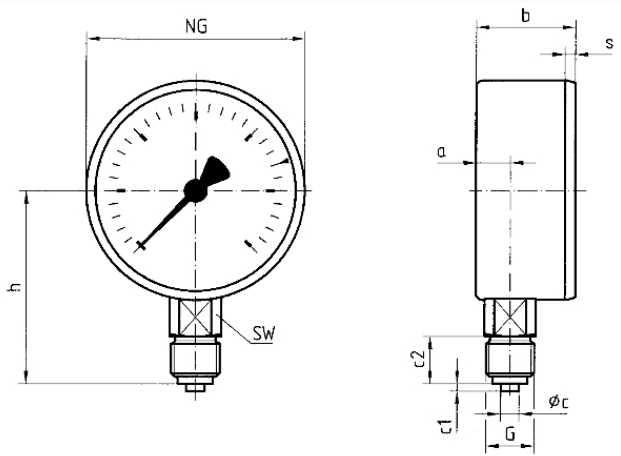

Brass

Dial

Aluminium, white
Scaling: black

Options

- wetted parts stainless steel
- wetted parts oil-free and grease-free
- Helium leak test
- throttle screw
- special scales
- other connection threads

Pointer

Aluminium, black

Housing

Stainless steel 304, with rear blow-out

window

Plastic, snapped in

Technical Drawings

Bottom connection

Dimensions (mm)

NG	a	b	øc	c1	c2	G	h	s	SW
40	8,2	23,5	4	2	10	G1/8B	36	3	12
50	10,5	29	5	2	13	G1/4B	46	3,8	14
63	11	29,5	5	2	13	G1/4B	53	3,7	14

Versions

Range	Mounting type	Type		Part number
0/100 bar	direct	RF63GT D302	<input type="radio"/>	85120302GT