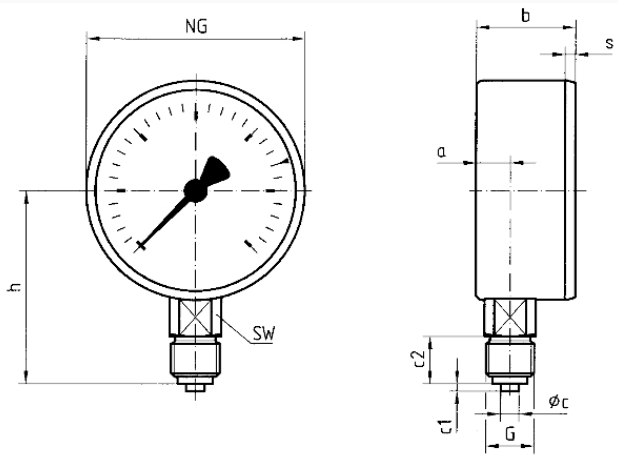

Brass

Dial

Aluminium, white
Scaling: black

Options

- wetted parts stainless steel
- wetted parts oil-free and grease-free
- Helium leak test
- throttle screw
- special scales
- other connection threads

Pointer

Aluminium, black

Housing

Stainless steel 304, with rear blow-out

window

Plastic, snapped in

Technical Drawings

Bottom connection

Dimensions (mm)

NG	a	b	øc	c1	c2	G	h	s	SW
40	8,2	23,5	4	2	10	G1/8B	36	3	12
50	10,5	29	5	2	13	G1/4B	46	3,8	14
63	11	29,5	5	2	13	G1/4B	53	3,7	14

Versions

Range	Mounting type	Type		Part number
0/160 bar	direct	RF63GT D302	<input type="radio"/>	85121302GT