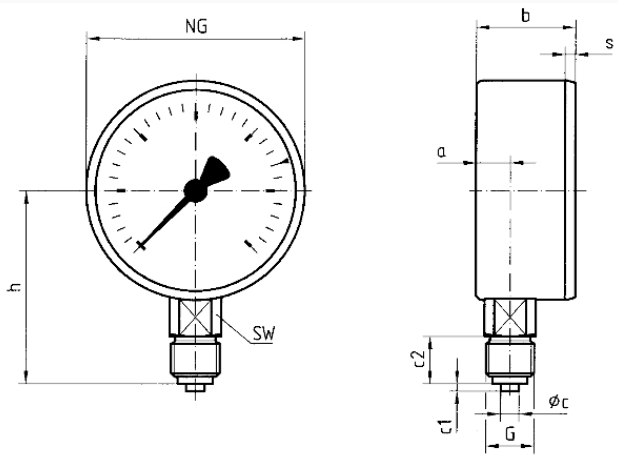

Brass

Dial

Aluminium, white
Scaling: black

Options

- wetted parts stainless steel
- wetted parts oil-free and grease-free
- Helium leak test
- throttle screw
- special scales
- other connection threads

Pointer

Aluminium, black

Housing

Stainless steel 304, with rear blow-out

window

Plastic, snapped in

Technical Drawings

Bottom connection

Dimensions (mm)

NG	a	b	øc	c1	c2	G	h	s	SW
40	8,2	23,5	4	2	10	G1/8B	36	3	12
50	10,5	29	5	2	13	G1/4B	46	3,8	14
63	11	29,5	5	2	13	G1/4B	53	3,7	14

Versions

Range	Mounting type	Type		Part number
0/315 bar	direct	RF63GT D302	<input type="radio"/>	85129302GT