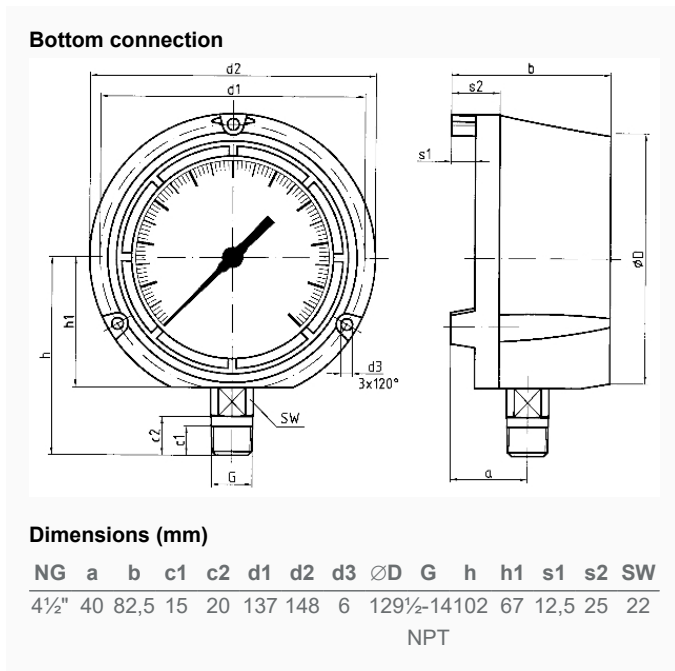

Dial
Aluminium, white
Scaling: black

Pointer
micro-adjustable pointer
Brass, black

Housing
PP-GF20, black
with solid baffle wall and blow-out,
Integrated back flange

Screw type bezel
PP-GF20, black Internal

window
Plastic (PMMA)

Options

- Glycerine filling (type D 6)
- Silicone oil filling (type D 6)
- Measuring system copper alloy (type 1x1)
- Measuring system Monel (type 1x3)
- laminated safety glass window
- Reference pointer
- Maximum pointer
- Electrical contacts
- special scales
- other process connections

Technical Drawings