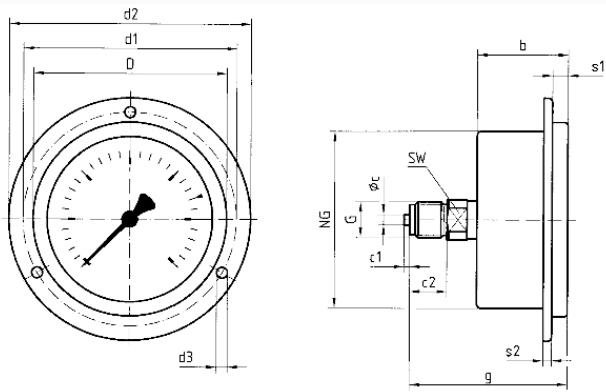

crimped bezel

NG 63
Aluminium, black

filling liquid

glycerine (99.5 %)

Options

- Back flange (NG 63)
- clamp fixing (NG 50/63)
- 3-hole fixing, panel mounting bezel (NG 63)
- throttle screw
- special scales
- other process connections

Technical Drawings

Centre back connection, 3-hole fixing, panel mounting bezel

Dimensions (mm)

| NG | b | ∅c | c1 | c2 | d1 | d2 | d3 | D | G | g | s1 | s2 | SW |
|----|----|----|----|----|----|----|-----|----|-----|----|-----|----|----|
| 63 | 32 | 5 | 2 | 13 | 75 | 85 | 3,6 | 68 | G¼B | 55 | 5,5 | 3 | 14 |