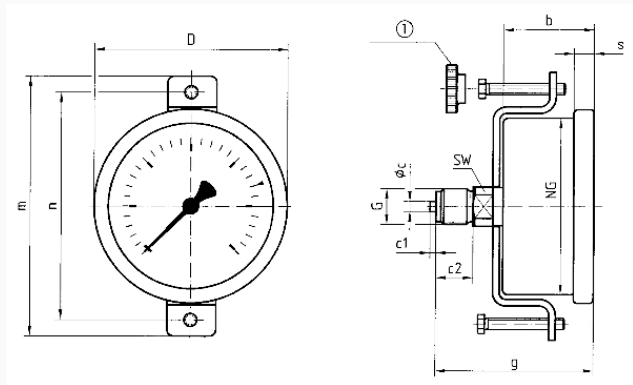

**filling liquid**

glycerine (99.5 %)

**Options**

- Back flange (NG 63)
- clamp fixing (NG 50/63)
- 3-hole fixing, panel mounting bezel (NG 63)
- throttle screw
- special scales
- other process connections

**Technical Drawings**

Centre back connection, with clamp fixing

**Dimensions (mm)**

NG	b	∅c	c1	c2	D	G	g	m	n	s	SW
50	31,5	5	2	13	53	G <sup>1</sup> / <sub>4</sub> B	54,5	82	73	5	14
63	32	5	2	13	68	G <sup>1</sup> / <sub>4</sub> B	55	94	82	7	14