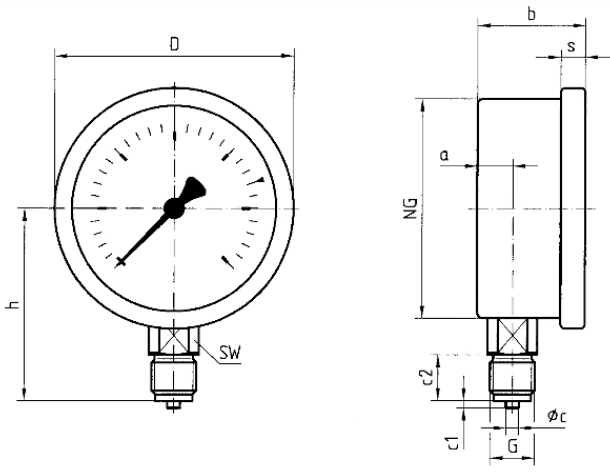

Technical Specifications

Type
D7

Nominal size
63

accuracy class (EN 837-1/6)
1.6

ranges (EN 837-1/5)
see ordering table

application area
static load: $\frac{3}{4}$ x full scale value
dynamic load: $\frac{2}{3}$ x full scale value
short-term: Full scale value

movement
Brass

Dial
Aluminium, white
RF63Gly
dual scale, bar outer, black – psi inner, red

Pointer
Aluminium, black

Housing

Stainless steel 304, with blow-out

window

Plastic

crimped bezel

Stainless steel 304

filling liquid

glycerine (99.5 %)

Options

- Filling liquid silicone oil
- Back flange (NG 63/80/100)
- clamp fixing
- 3-hole fixing, panel mounting bezel
- crimped bezel polished
- measuring system stainless steel (up to 1,000 bar, NG 80/100)
- special scales
- Clip reference pointer, red, adjustable (NG 63)
- throttle screw
- other process connections

Technical Drawings

NG 50/63 – bottom connection

Dimensions (mm)

NG	a	b	∅c	c1	c2	D	G	h	s	SW
50	11	28	5	2	13	53	G ¹ / ₄ B	45,5	4,5	14
63	9,5	30,5	5	2	13	68	G ¹ / ₄ B	53	7	14

Versions

Range	Mounting type	Type		Part number
0/0.6 bar	direct	RF63Gly D701	<input checked="" type="radio"/>	85109701