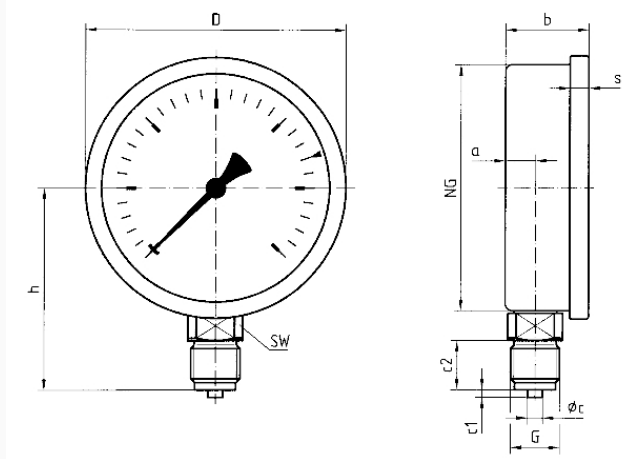

Technical Specifications

Type
D7

Nominal size
80

accuracy class (EN 837-1/6)
1.6

ranges (EN 837-1/5)
see ordering table

application area
static load: $\frac{3}{4}$ x full scale value
dynamic load: $\frac{2}{3}$ x full scale value
short-term: Full scale value

movement
Brass

Dial
Aluminium, white
Scaling: black
RF80Gly

Pointer
Aluminium, black

Housing

Stainless steel 304, with blow-out

window

Plastic

crimped bezel

Stainless steel 304

filling liquid

glycerine (99.5 %)

Options

- Filling liquid silicone oil
- Back flange (NG 63/80/100)
- clamp fixing
- 3-hole fixing, panel mounting bezel
- crimped bezel polished
- measuring system stainless steel (up to 1,000 bar, NG 80/100)
- special scales
- Clip reference pointer, red, adjustable (NG 63)
- throttle screw
- other process connections

Technical Drawings

NG 80/100 – bottom connection

Dimensions (mm)

NG	a	b	∅c	c1	c2	D	G	h	s	SW
80	12,2	33,5	6	3	20	85	G½B	71	7	22
Ms										
80 VA	12,2	33,5	6	3	20	85	G½B	79,5	7	22
100	12,2	33,5	6	3	20	106	G½B	81	7	22
Ms										
100 VA	11,8	33,5	6	3	20	106	G½B	90	7	22