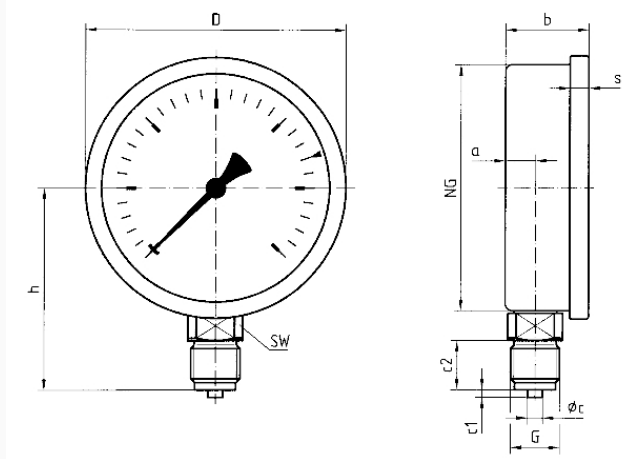

Dial

Aluminium, white
Scaling: black
RF80Gly

Pointer

Aluminium, black

Housing

Stainless steel 304, with blow-out

window

Plastic

crimped bezel

Stainless steel 304

filling liquid

glycerine (99.5 %)

Options

- Filling liquid silicone oil
- Back flange (NG 63/80/100)
- clamp fixing
- 3-hole fixing, panel mounting bezel
- crimped bezel polished
- measuring system stainless steel (up to 1,000 bar, NG 80/100)
- special scales
- Clip reference pointer, red, adjustable (NG 63)
- throttle screw
- other process connections

Technical Drawings

NG 80/100 – bottom connection

Dimensions (mm)

NG	a	b	∅c	c1	c2	D	G	h	s	SW
80	12,2	33,5	6	3	20	85	G½B	71	7	22
Ms										
80 VA	12,2	33,5	6	3	20	85	G½B	79,5	7	22
100	12,2	33,5	6	3	20	106	G½B	81	7	22
Ms										
100 VA	11,8	33,5	6	3	20	106	G½B	90	7	22