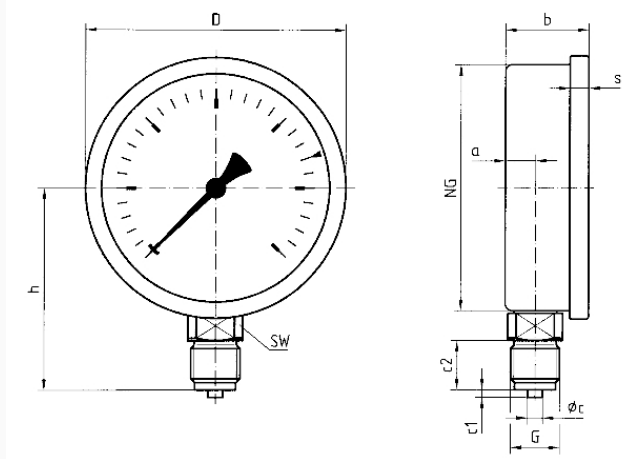

Technical Specifications

Type
D7

Nominal size
100

accuracy class (EN 837-1/6)
1.6

ranges (EN 837-1/5)
see ordering table

application area
static load: $\frac{3}{4}$ x full scale value
dynamic load: $\frac{2}{3}$ x full scale value
short-term: Full scale value

movement
Brass

Dial
Aluminium, white
Scaling: black
RF100Gly

Pointer
Aluminium, black

Housing

Stainless steel 304, with blow-out

window

Plastic

crimped bezel

Stainless steel 304

filling liquid

glycerine (99.5 %)

Options

- Filling liquid silicone oil
- Back flange (NG 63/80/100)
- clamp fixing
- 3-hole fixing, panel mounting bezel
- crimped bezel polished
- measuring system stainless steel (up to 1,000 bar, NG 80/100)
- special scales
- Clip reference pointer, red, adjustable (NG 63)
- throttle screw
- other process connections

Technical Drawings

NG 80/100 – bottom connection

Dimensions (mm)

NG	a	b	øc	c1	c2	D	G	h	s	SW
80	12,2	33,5	6	3	20	85	G½B	71	7	22
Ms										
80 VA	12,2	33,5	6	3	20	85	G½B	79,5	7	22
100	12,2	33,5	6	3	20	106	G½B	81	7	22
Ms										
100 VA	11,8	33,5	6	3	20	106	G½B	90	7	22