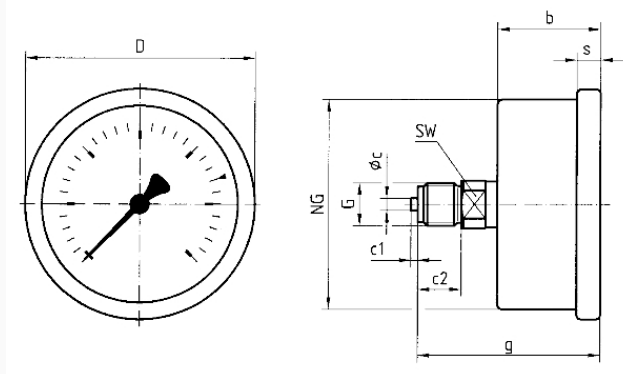

### Technical Specifications

**Type**  
D7

**Nominal size**  
50

**accuracy class (EN 837-1/6)**  
1.6

**ranges (EN 837-1/5)**  
see ordering table

**application area**  
static load:  $\frac{3}{4}$  x full scale value  
dynamic load:  $\frac{2}{3}$  x full scale value  
short-term: Full scale value

Stainless steel 304

**filling liquid**

glycerine (99.5 %)

**Options**

- Filling liquid silicone oil
- Back flange (NG 63/80/100)
- clamp fixing
- 3-hole fixing, panel mounting bezel
- crimped bezel polished
- measuring system stainless steel (up to 1,000 bar, NG 80/100)
- special scales
- Clip reference pointer, red, adjustable (NG 63)
- throttle screw
- other process connections

**Technical Drawings**

NG 50/63 – centre back connection

Dimensions (mm)

NG	b	∅c	c1	c2	D	G	g	s	SW
50	28	5	2	13	53	G¼B	51	4,5	14
63	30,5	5	2	13	68	G¼B	53,3	7	14

**Versions**

Range	Mounting type	Type	Part number
0/60 bar	direct	RF50Gly D711	85069711