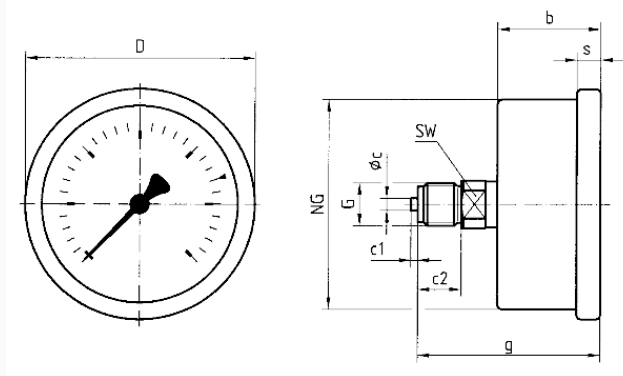

### Technical Specifications

**Type**  
D7

**Nominal size**  
50

**accuracy class (EN 837-1/6)**  
1.6

**ranges (EN 837-1/5)**  
see ordering table

**application area**  
static load:  $\frac{3}{4}$  x full scale value  
dynamic load:  $\frac{2}{3}$  x full scale value  
short-term: Full scale value

Stainless steel 304

**filling liquid**

glycerine (99.5 %)

**Options**

- Filling liquid silicone oil
- Back flange (NG 63/80/100)
- clamp fixing
- 3-hole fixing, panel mounting bezel
- crimped bezel polished
- measuring system stainless steel (up to 1,000 bar, NG 80/100)
- special scales
- Clip reference pointer, red, adjustable (NG 63)
- throttle screw
- other process connections

**Technical Drawings**

NG 50/63 – centre back connection

Dimensions (mm)

NG	b	∅c	c1	c2	D	G	g	s	SW
50	28	5	2	13	53	G¼B	51	4,5	14
63	30,5	5	2	13	68	G¼B	53,3	7	14

**Versions**

Range	Mounting type	Type	Part number
0/400 bar	direct	RF50Gly D711	85073711