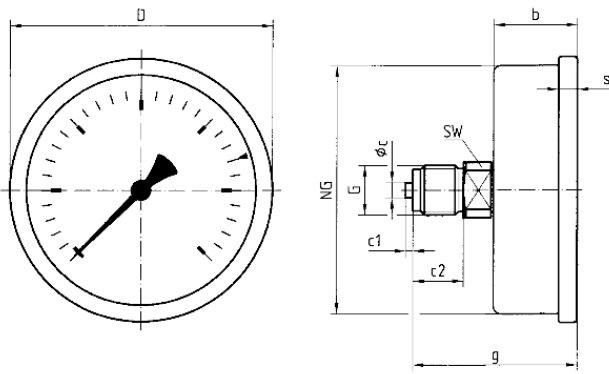

Technical Specifications

Type
D7

Nominal size
80

accuracy class (EN 837-1/6)
1.6

ranges (EN 837-1/5)
see ordering table

application area
static load: $\frac{3}{4}$ x full scale value
dynamic load: $\frac{2}{3}$ x full scale value
short-term: Full scale value

Stainless steel 304

filling liquid

glycerine (99.5 %)

Options

- Filling liquid silicone oil
- Back flange (NG 63/80/100)
- clamp fixing
- 3-hole fixing, panel mounting bezel
- crimped bezel polished
- measuring system stainless steel (up to 1,000 bar, NG 80/100)
- special scales
- Clip reference pointer, red, adjustable (NG 63)
- throttle screw
- other process connections

Technical Drawings

NG 80/100 – centre back connection

Dimensions (mm)

NG	b	∅c	c1	c2	D	g	G	s	SW
80 Ms	33,5	5	2	13	85	56,5	G¼B	7	14
80 VA	33,5	5	2	13	85	59	G¼B	7	14
100 Ms	33,5	6	3	20	106	65,5	G½B	7	22
100 VA	33,5	6	3	20	106	76,5	G½B	7	22