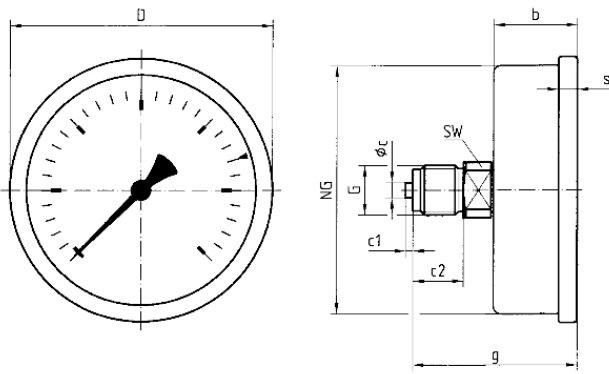

Technical Specifications

Type
D7

Nominal size
100

accuracy class (EN 837-1/6)
1.6

ranges (EN 837-1/5)
see ordering table

application area
static load: $\frac{3}{4}$ x full scale value
dynamic load: $\frac{2}{3}$ x full scale value
short-term: Full scale value

Stainless steel 304

filling liquid

glycerine (99.5 %)

Options

- Filling liquid silicone oil
- Back flange (NG 63/80/100)
- clamp fixing
- 3-hole fixing, panel mounting bezel
- crimped bezel polished
- measuring system stainless steel (up to 1,000 bar, NG 80/100)
- special scales
- Clip reference pointer, red, adjustable (NG 63)
- throttle screw
- other process connections

Technical Drawings

NG 80/100 – centre back connection

Dimensions (mm)

NG	b	∅c	c1	c2	D	g	G	s	SW
80 Ms	33,5	5	2	13	85	56,5	G¼B	7	14
80 VA	33,5	5	2	13	85	59	G¼B	7	14
100 Ms	33,5	6	3	20	106	65,5	G½B	7	22
100 VA	33,5	6	3	20	106	76,5	G½B	7	22