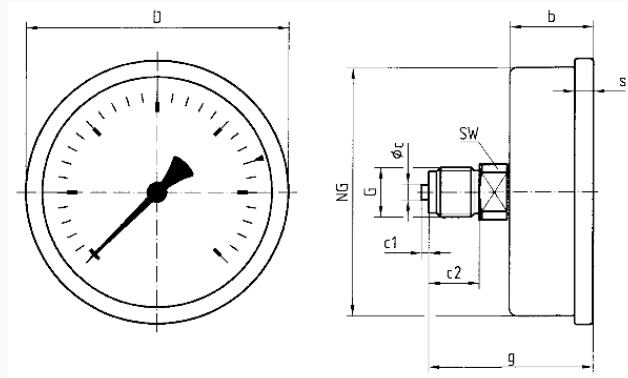

Technical Specifications

Type
D7

Nominal size
100

accuracy class (EN 837-1/6)
1.6

ranges (EN 837-1/5)
see ordering table

application area
static load: $\frac{3}{4}$ x full scale value
dynamic load: $\frac{2}{3}$ x full scale value
short-term: Full scale value

Stainless steel 304

filling liquid

glycerine (99.5 %)

Options

- Filling liquid silicone oil
- Back flange (NG 63/80/100)
- clamp fixing
- 3-hole fixing, panel mounting bezel
- crimped bezel polished
- measuring system stainless steel (up to 1,000 bar, NG 80/100)
- special scales
- Clip reference pointer, red, adjustable (NG 63)
- throttle screw
- other process connections

Technical Drawings

NG 80/100 – centre back connection

Dimensions (mm)

NG	b	∅c	c1	c2	D	g	G	s	SW
80 Ms	33,5	5	2	13	85	56,5	G¼B	7	14
80 VA	33,5	5	2	13	85	59	G¼B	7	14
100 Ms	33,5	6	3	20	106	65,5	G½B	7	22
100 VA	33,5	6	3	20	106	76,5	G½B	7	22