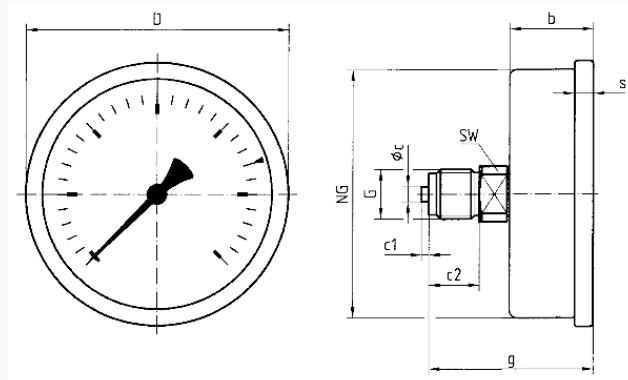

Technical Specifications

Type
D7

Nominal size
100

accuracy class (EN 837-1/6)
1.6

ranges (EN 837-1/5)
see ordering table

application area
static load: $\frac{3}{4}$ x full scale value
dynamic load: $\frac{2}{3}$ x full scale value
short-term: Full scale value

Stainless steel 304

filling liquid

glycerine (99.5 %)

Options

- Filling liquid silicone oil
- Back flange (NG 63/80/100)
- clamp fixing
- 3-hole fixing, panel mounting bezel
- crimped bezel polished
- measuring system stainless steel (up to 1,000 bar, NG 80/100)
- special scales
- Clip reference pointer, red, adjustable (NG 63)
- throttle screw
- other process connections

Technical Drawings

NG 80/100 – centre back connection

Dimensions (mm)

NG	b	∅c	c1	c2	D	g	G	s	SW
80 Ms	33,5	5	2	13	85	56,5	G¼B	7	14
80 VA	33,5	5	2	13	85	59	G¼B	7	14
100 Ms	33,5	6	3	20	106	65,5	G½B	7	22
100 VA	33,5	6	3	20	106	76,5	G½B	7	22