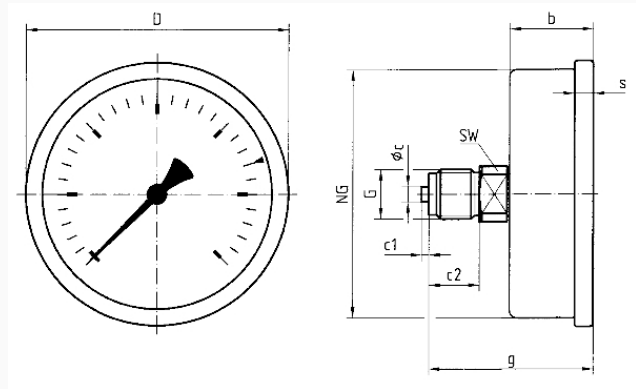

Technical Specifications

Type
D7

Nominal size
100

accuracy class (EN 837-1/6)
1.6

ranges (EN 837-1/5)
see ordering table

application area
static load: $\frac{3}{4}$ x full scale value
dynamic load: $\frac{2}{3}$ x full scale value
short-term: Full scale value

Stainless steel 304

filling liquid

glycerine (99.5 %)

Options

- Filling liquid silicone oil
- Back flange (NG 63/80/100)
- clamp fixing
- 3-hole fixing, panel mounting bezel
- crimped bezel polished
- measuring system stainless steel (up to 1,000 bar, NG 80/100)
- special scales
- Clip reference pointer, red, adjustable (NG 63)
- throttle screw
- other process connections

Technical Drawings

NG 80/100 – centre back connection

Dimensions (mm)

NG	b	∅c	c1	c2	D	g	G	s	SW
80 Ms	33,5	5	2	13	85	56,5	G¼B	7	14
80 VA	33,5	5	2	13	85	59	G¼B	7	14
100 Ms	33,5	6	3	20	106	65,5	G½B	7	22
100 VA	33,5	6	3	20	106	76,5	G½B	7	22