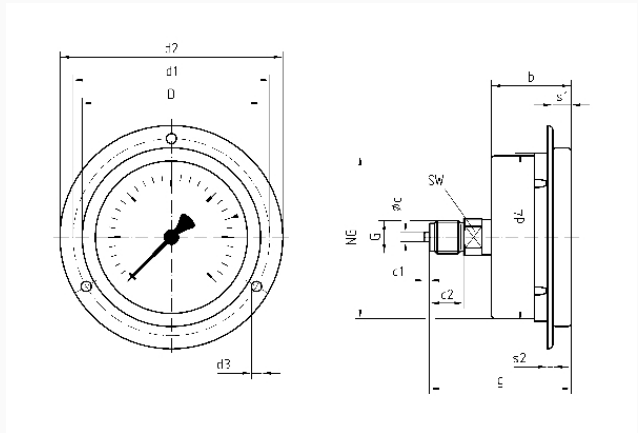

Technical Specifications

Type
D7

Nominal size
63

accuracy class (EN 837-1/6)
1.6

ranges (EN 837-1/5)
see ordering table

application area
static load: $\frac{3}{4}$ x full scale value
dynamic load: $\frac{2}{3}$ x full scale value
short-term: Full scale value

movement
Brass

Dial
Aluminium, white
RF63Gly
dual scale, bar outer, black – psi inner, red

Pointer
Aluminium, black

Housing
Stainless steel 304, with blow-out

crimped bezel
Stainless steel 304

window
Plastic

filling liquid
glycerine (99.5 %)

Options

- Filling liquid silicone oil
- Back flange (NG 63/80/100)
- clamp fixing
- 3-hole fixing, panel mounting bezel
- crimped bezel polished
- measuring system stainless steel (up to 1,000 bar, NG 80/100)
- special scales
- Clip reference pointer, red, adjustable (NG 63)
- throttle screw
- other process connections

Technical Drawings

NG 50/63 – centre back connection, 3-hole fixing, panel mounting bezel

Dimensions (mm)

NG	b	∅c	c1	c2	d1	d2	d3	d4	D	G	g	s1	s2	SW
63	30,5	5	2	13	75	85	3,6	64	68	G ¹ / ₄ B53,3	5,5	2	14	

Versions