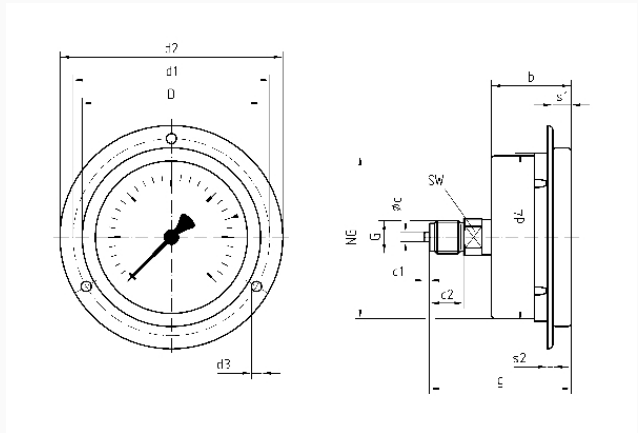

Technical Specifications

Type
D7

Nominal size
63

accuracy class (EN 837-1/6)
1.6

ranges (EN 837-1/5)
see ordering table

application area
static load: $\frac{3}{4}$ x full scale value
dynamic load: $\frac{2}{3}$ x full scale value
short-term: Full scale value

movement
Brass

Dial
Aluminium, white
RF63Gly
dual scale, bar outer, black – psi inner, red

Pointer
Aluminium, black

Housing
Stainless steel 304, with blow-out

crimped bezel
Stainless steel 304

window
Plastic

filling liquid
glycerine (99.5 %)

Options

- Filling liquid silicone oil
- Back flange (NG 63/80/100)
- clamp fixing
- 3-hole fixing, panel mounting bezel
- crimped bezel polished
- measuring system stainless steel (up to 1,000 bar, NG 80/100)
- special scales
- Clip reference pointer, red, adjustable (NG 63)
- throttle screw
- other process connections

Technical Drawings

NG 50/63 – centre back connection, 3-hole fixing, panel mounting bezel

Dimensions (mm)

NG	b	∅c	c1	c2	d1	d2	d3	d4	D	G	g	s1	s2	SW
63	30,5	5	2	13	75	85	3,6	64	68	G 1/4 B53,3	3,5,5	2	14	

Versions