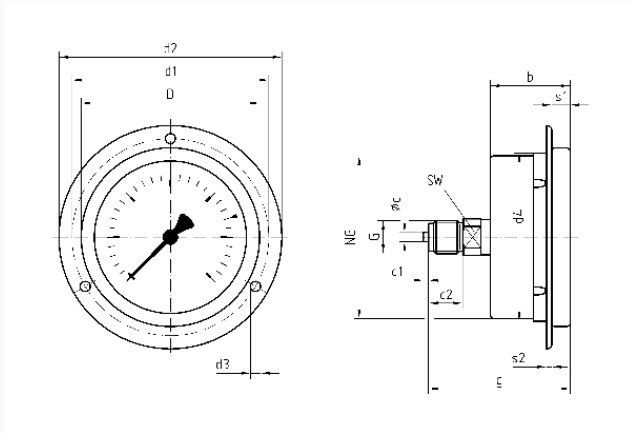

Technical Specifications

Type
D7

Nominal size
63

accuracy class (EN 837-1/6)
1.6

ranges (EN 837-1/5)
see ordering table

application area
static load: $\frac{3}{4}$ x full scale value
dynamic load: $\frac{2}{3}$ x full scale value
short-term: Full scale value

movement
Brass

Dial
Aluminium, white
RF63Gly
dual scale, bar outer, black – psi inner, red

Pointer
Aluminium, black

Housing
Stainless steel 304, with blow-out

crimped bezel
Stainless steel 304

window
Plastic

filling liquid
glycerine (99.5 %)

Options

- Filling liquid silicone oil
- Back flange (NG 63/80/100)
- clamp fixing
- 3-hole fixing, panel mounting bezel
- crimped bezel polished
- measuring system stainless steel (up to 1,000 bar, NG 80/100)
- special scales
- Clip reference pointer, red, adjustable (NG 63)
- throttle screw
- other process connections

Technical Drawings

NG 50/63 – centre back connection, 3-hole fixing, panel mounting bezel

Dimensions (mm)

NG	b	∅c	c1	c2	d1	d2	d3	d4	D	G	g	s1	s2	SW
63	30,5	5	2	13	75	85	3,6	64	68	G 1/4 B53,3	3,5,5	2	14	

Versions