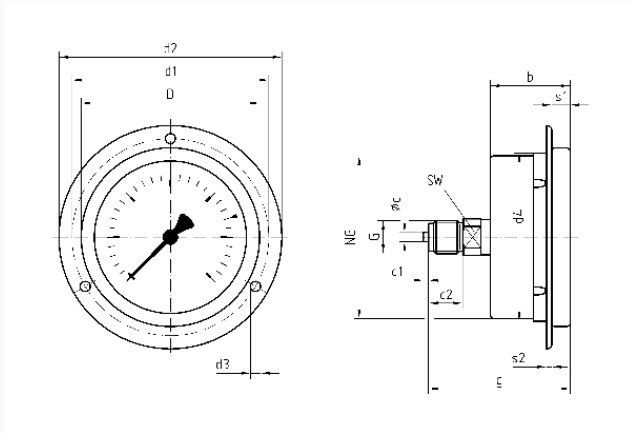

Technical Specifications

Type
D7

Nominal size
63

accuracy class (EN 837-1/6)
1.6

ranges (EN 837-1/5)
see ordering table

application area
static load: $\frac{3}{4}$ x full scale value
dynamic load: $\frac{2}{3}$ x full scale value
short-term: Full scale value

movement
Brass

Dial
Aluminium, white
RF63Gly
dual scale, bar outer, black – psi inner, red

Pointer
Aluminium, black

Housing
Stainless steel 304, with blow-out

crimped bezel
Stainless steel 304

window
Plastic

filling liquid
glycerine (99.5 %)

Options

- Filling liquid silicone oil
- Back flange (NG 63/80/100)
- clamp fixing
- 3-hole fixing, panel mounting bezel
- crimped bezel polished
- measuring system stainless steel (up to 1,000 bar, NG 80/100)
- special scales
- Clip reference pointer, red, adjustable (NG 63)
- throttle screw
- other process connections

Technical Drawings

NG 50/63 – centre back connection, 3-hole fixing, panel mounting bezel

Dimensions (mm)

NG	b	∅c	c1	c2	d1	d2	d3	d4	D	G	g	s1	s2	SW
63	30,5	5	2	13	75	85	3,6	64	68	G ¹ / ₄ B53,3	3,5,5	2	14	