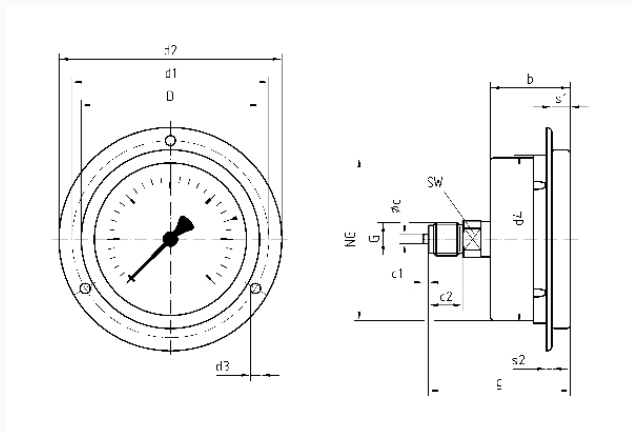

Technical Specifications

Type
D7

Nominal size
63

accuracy class (EN 837-1/6)
1.6

ranges (EN 837-1/5)
see ordering table

application area
static load: $\frac{3}{4}$ x full scale value
dynamic load: $\frac{2}{3}$ x full scale value
short-term: Full scale value

movement
Brass

Dial
Aluminium, white
RF63Gly
dual scale, bar outer, black – psi inner, red

Pointer
Aluminium, black

Housing
Stainless steel 304, with blow-out

crimped bezel
Stainless steel 304

window
Plastic

filling liquid
glycerine (99.5 %)

Options

- Filling liquid silicone oil
- Back flange (NG 63/80/100)
- clamp fixing
- 3-hole fixing, panel mounting bezel
- crimped bezel polished
- measuring system stainless steel (up to 1,000 bar, NG 80/100)
- special scales
- Clip reference pointer, red, adjustable (NG 63)
- throttle screw
- other process connections

Technical Drawings

NG 50/63 – centre back connection, 3-hole fixing, panel mounting bezel

Dimensions (mm)

NG	b	∅c	c1	c2	d1	d2	d3	d4	D	G	g	s1	s2	SW
63	30,5	5	2	13	75	85	3,6	64	68	G 1/4 B53,3	3,5,5	2	14	

Versions