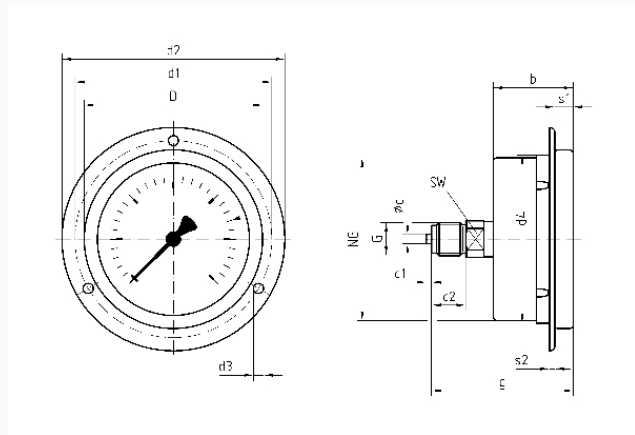

Technical Specifications

Type
D7

Nominal size
63

accuracy class (EN 837-1/6)
1.6

ranges (EN 837-1/5)
see ordering table

application area
static load: $\frac{3}{4}$ x full scale value
dynamic load: $\frac{2}{3}$ x full scale value
short-term: Full scale value

movement
Brass

Dial
Aluminium, white
RF63Gly
dual scale, bar outer, black – psi inner, red

Pointer
Aluminium, black

Housing
Stainless steel 304, with blow-out

crimped bezel
Stainless steel 304

window
Plastic

filling liquid
glycerine (99.5 %)

Options

- Filling liquid silicone oil
- Back flange (NG 63/80/100)
- clamp fixing
- 3-hole fixing, panel mounting bezel
- crimped bezel polished
- measuring system stainless steel (up to 1,000 bar, NG 80/100)
- special scales
- Clip reference pointer, red, adjustable (NG 63)
- throttle screw
- other process connections

Technical Drawings

NG 50/63 – centre back connection, 3-hole fixing, panel mounting bezel

Dimensions (mm)

NG	b	∅c	c1	c2	d1	d2	d3	d4	D	G	g	s1	s2	SW
63	30,5	5	2	13	75	85	3,6	64	68	G ¹ / ₄ B53,3	3,5,5	2	14	