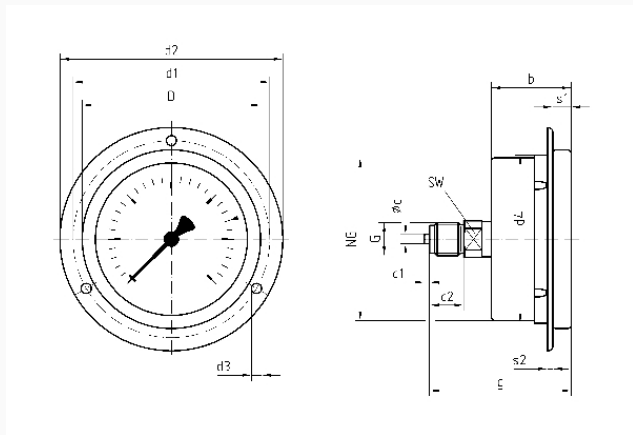

Technical Specifications

Type
D7

Nominal size
63

accuracy class (EN 837-1/6)
1.6

ranges (EN 837-1/5)
see ordering table

application area
static load: $\frac{3}{4}$ x full scale value
dynamic load: $\frac{2}{3}$ x full scale value
short-term: Full scale value

movement
Brass

Dial
Aluminium, white
RF63Gly
dual scale, bar outer, black – psi inner, red

Pointer
Aluminium, black

Housing
Stainless steel 304, with blow-out

crimped bezel
Stainless steel 304

window
Plastic

filling liquid
glycerine (99.5 %)

Options

- Filling liquid silicone oil
- Back flange (NG 63/80/100)
- clamp fixing
- 3-hole fixing, panel mounting bezel
- crimped bezel polished
- measuring system stainless steel (up to 1,000 bar, NG 80/100)
- special scales
- Clip reference pointer, red, adjustable (NG 63)
- throttle screw
- other process connections

Technical Drawings

NG 50/63 – centre back connection, 3-hole fixing, panel mounting bezel

Dimensions (mm)

NG	b	∅c	c1	c2	d1	d2	d3	d4	D	G	g	s1	s2	SW
63	30,5	5	2	13	75	85	3,6	64	68	G ¹ / ₄ B53,3	5,5	2	14	

Versions