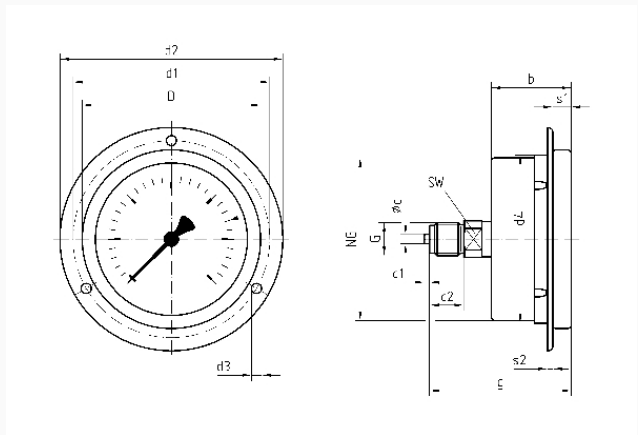

Technical Specifications

Type
D7

Nominal size
63

accuracy class (EN 837-1/6)
1.6

ranges (EN 837-1/5)
see ordering table

application area
static load: $\frac{3}{4}$ x full scale value
dynamic load: $\frac{2}{3}$ x full scale value
short-term: Full scale value

movement
Brass

Dial
Aluminium, white
RF63Gly
dual scale, bar outer, black – psi inner, red

Pointer
Aluminium, black

Housing
Stainless steel 304, with blow-out

crimped bezel
Stainless steel 304

window
Plastic

filling liquid
glycerine (99.5 %)

Options

- Filling liquid silicone oil
- Back flange (NG 63/80/100)
- clamp fixing
- 3-hole fixing, panel mounting bezel
- crimped bezel polished
- measuring system stainless steel (up to 1,000 bar, NG 80/100)
- special scales
- Clip reference pointer, red, adjustable (NG 63)
- throttle screw
- other process connections

Technical Drawings

NG 50/63 – centre back connection, 3-hole fixing, panel mounting bezel

Dimensions (mm)

NG	b	∅c	c1	c2	d1	d2	d3	d4	D	G	g	s1	s2	SW
63	30,5	5	2	13	75	85	3,6	64	68	G ¹ / ₄ B53	3,3 5,5	2	14	